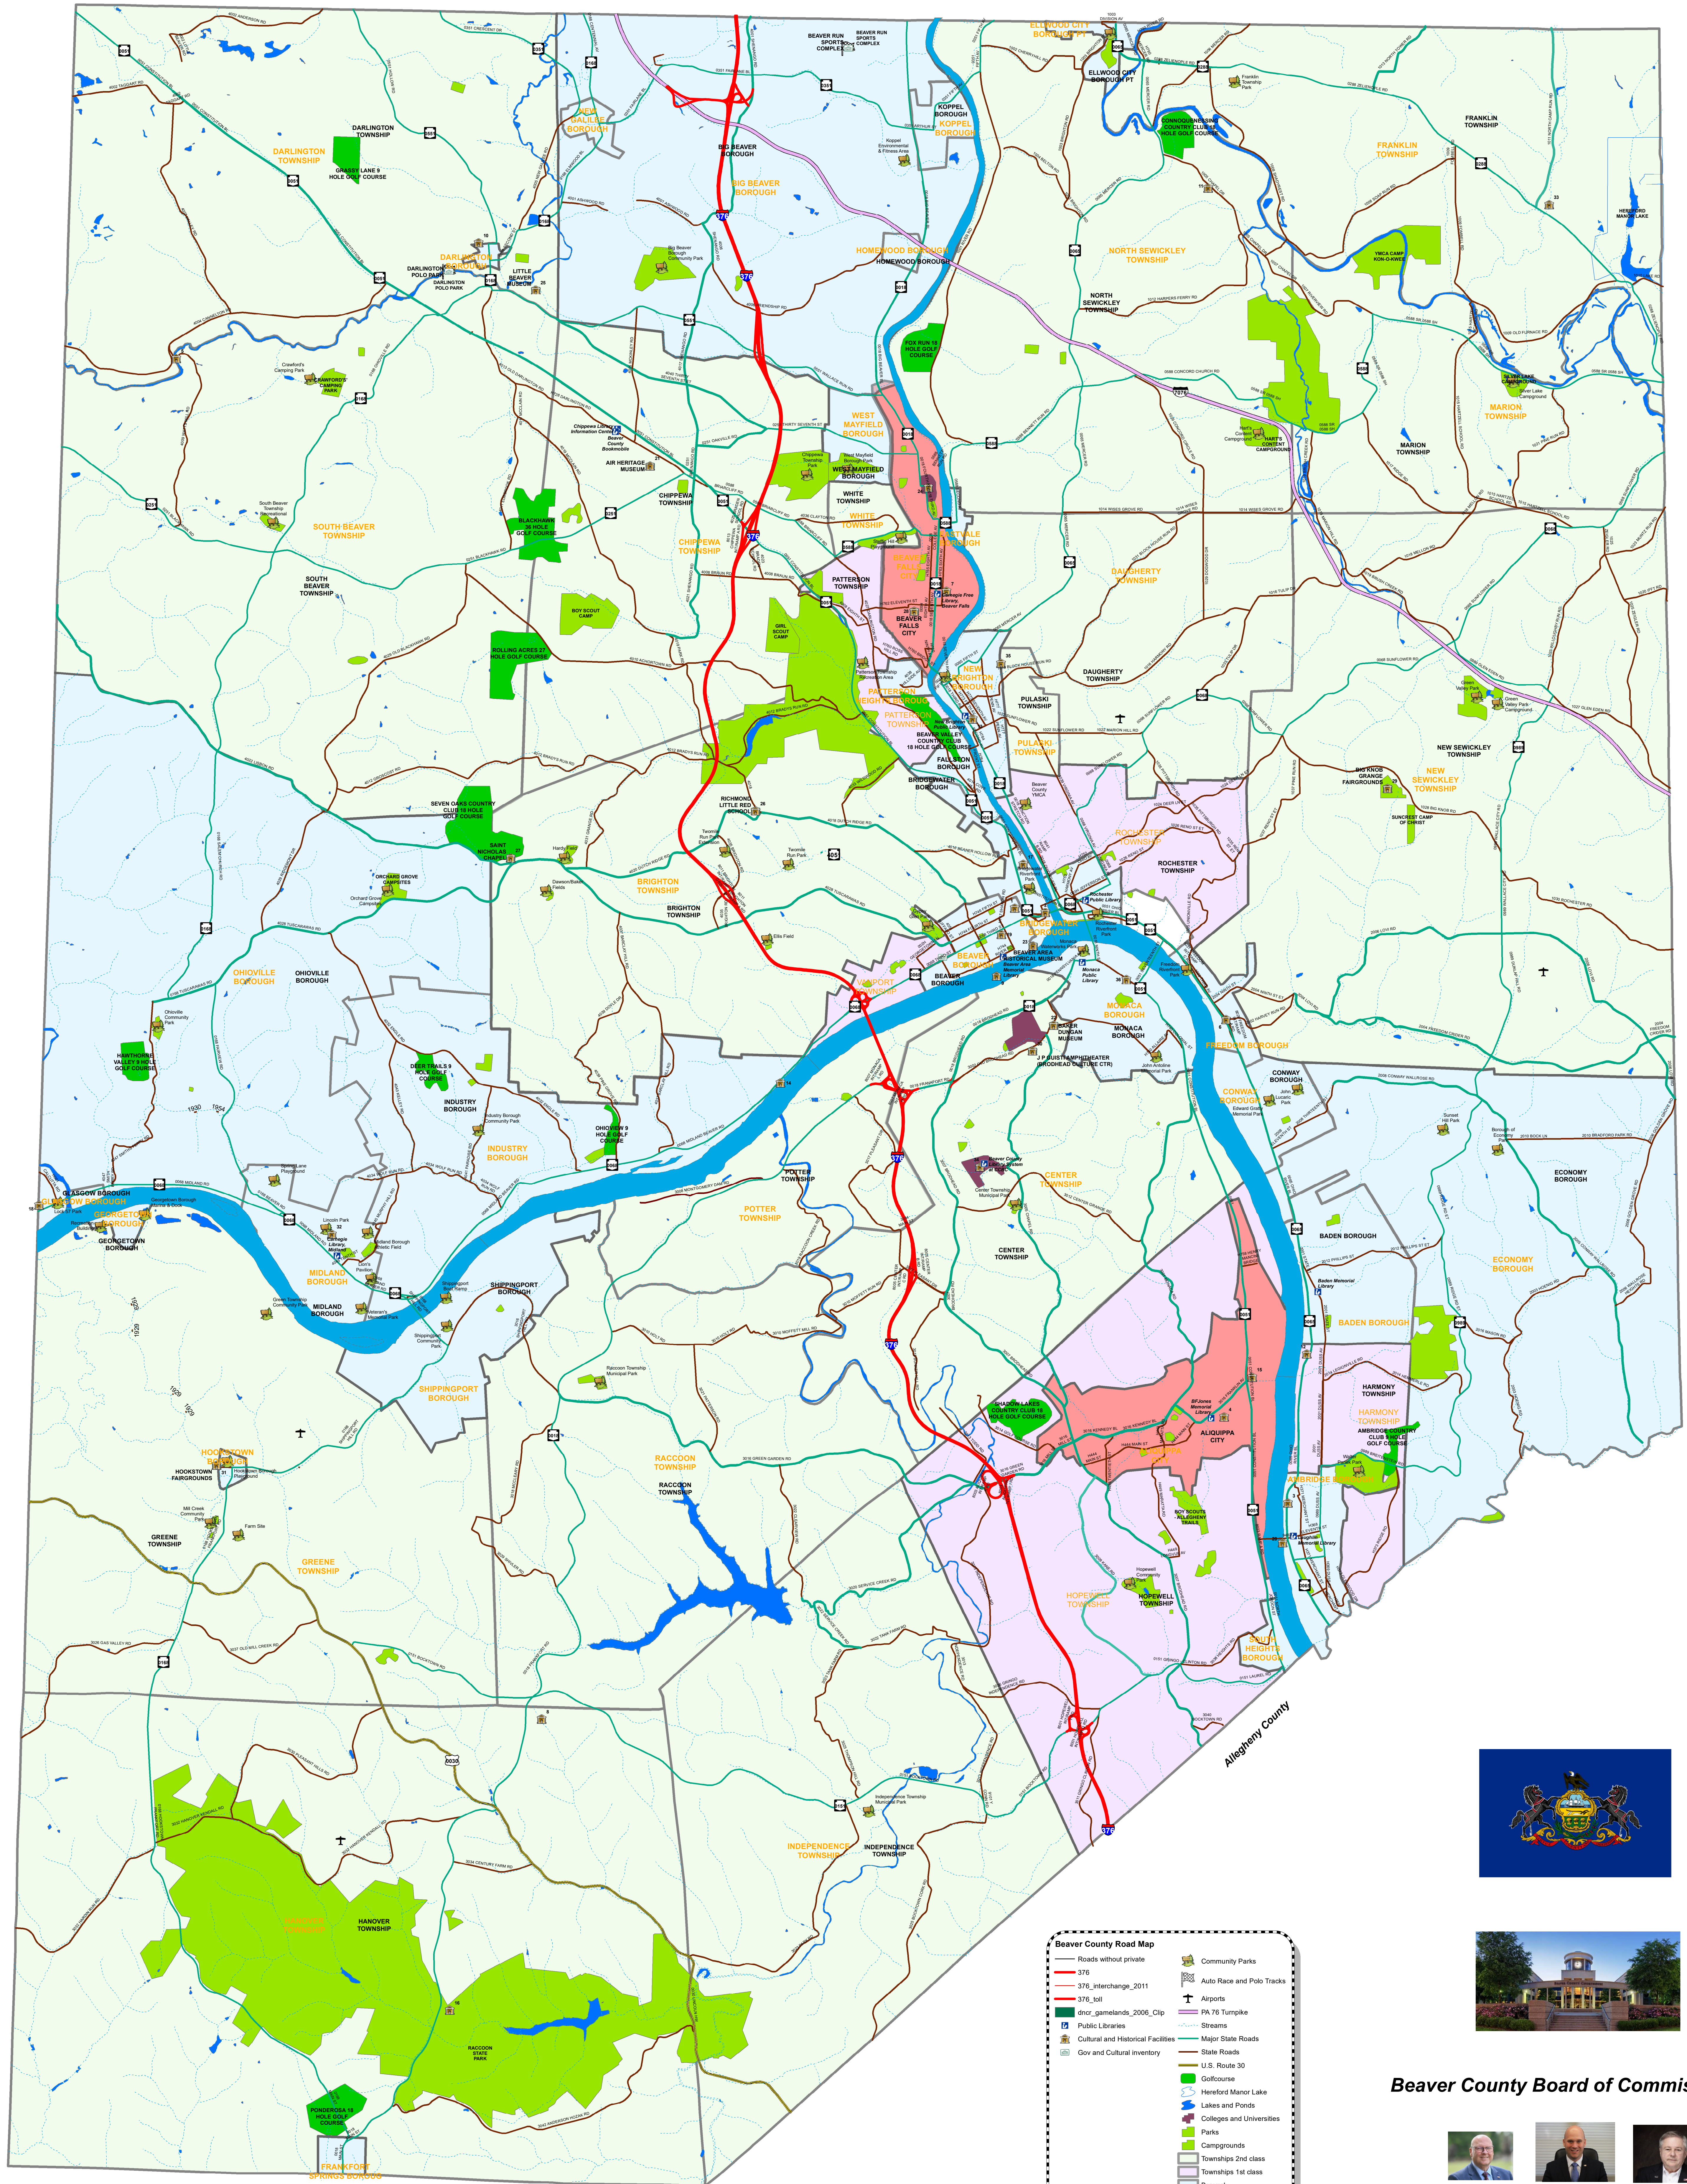

BEAVER COUNTY

Date: 11/4/2021

Lawrence County

Columbiana County, OH

Butler County

Hancock County, WV

Allegheny County

Washington County

Beaver County Road Map

- Roads without private
- 376
- 376 Interchange_2011
- 376 Toll
- ghor_gameland_2008_Clip
- Public Libraries
- Cultural and Historical Facilities
- Gov and Cultural Inventory
- Community Parks
- Auto Race and Polo Tracks
- Airports
- PA 76 Turnpike
- Streams
- Major State Roads
- State Roads
- U.S. Route 30
- Golfcourse
- Hereford Manor Lake
- Lakes and Ponds
- Colleges and Universities
- Parks
- Campgrounds
- Townships 2nd class
- Townships 1st class
- Borough
- City

Beaver County Board of Commissioners

Jack Manning, Dan C. Camp III, Chairman, Tony Amadio